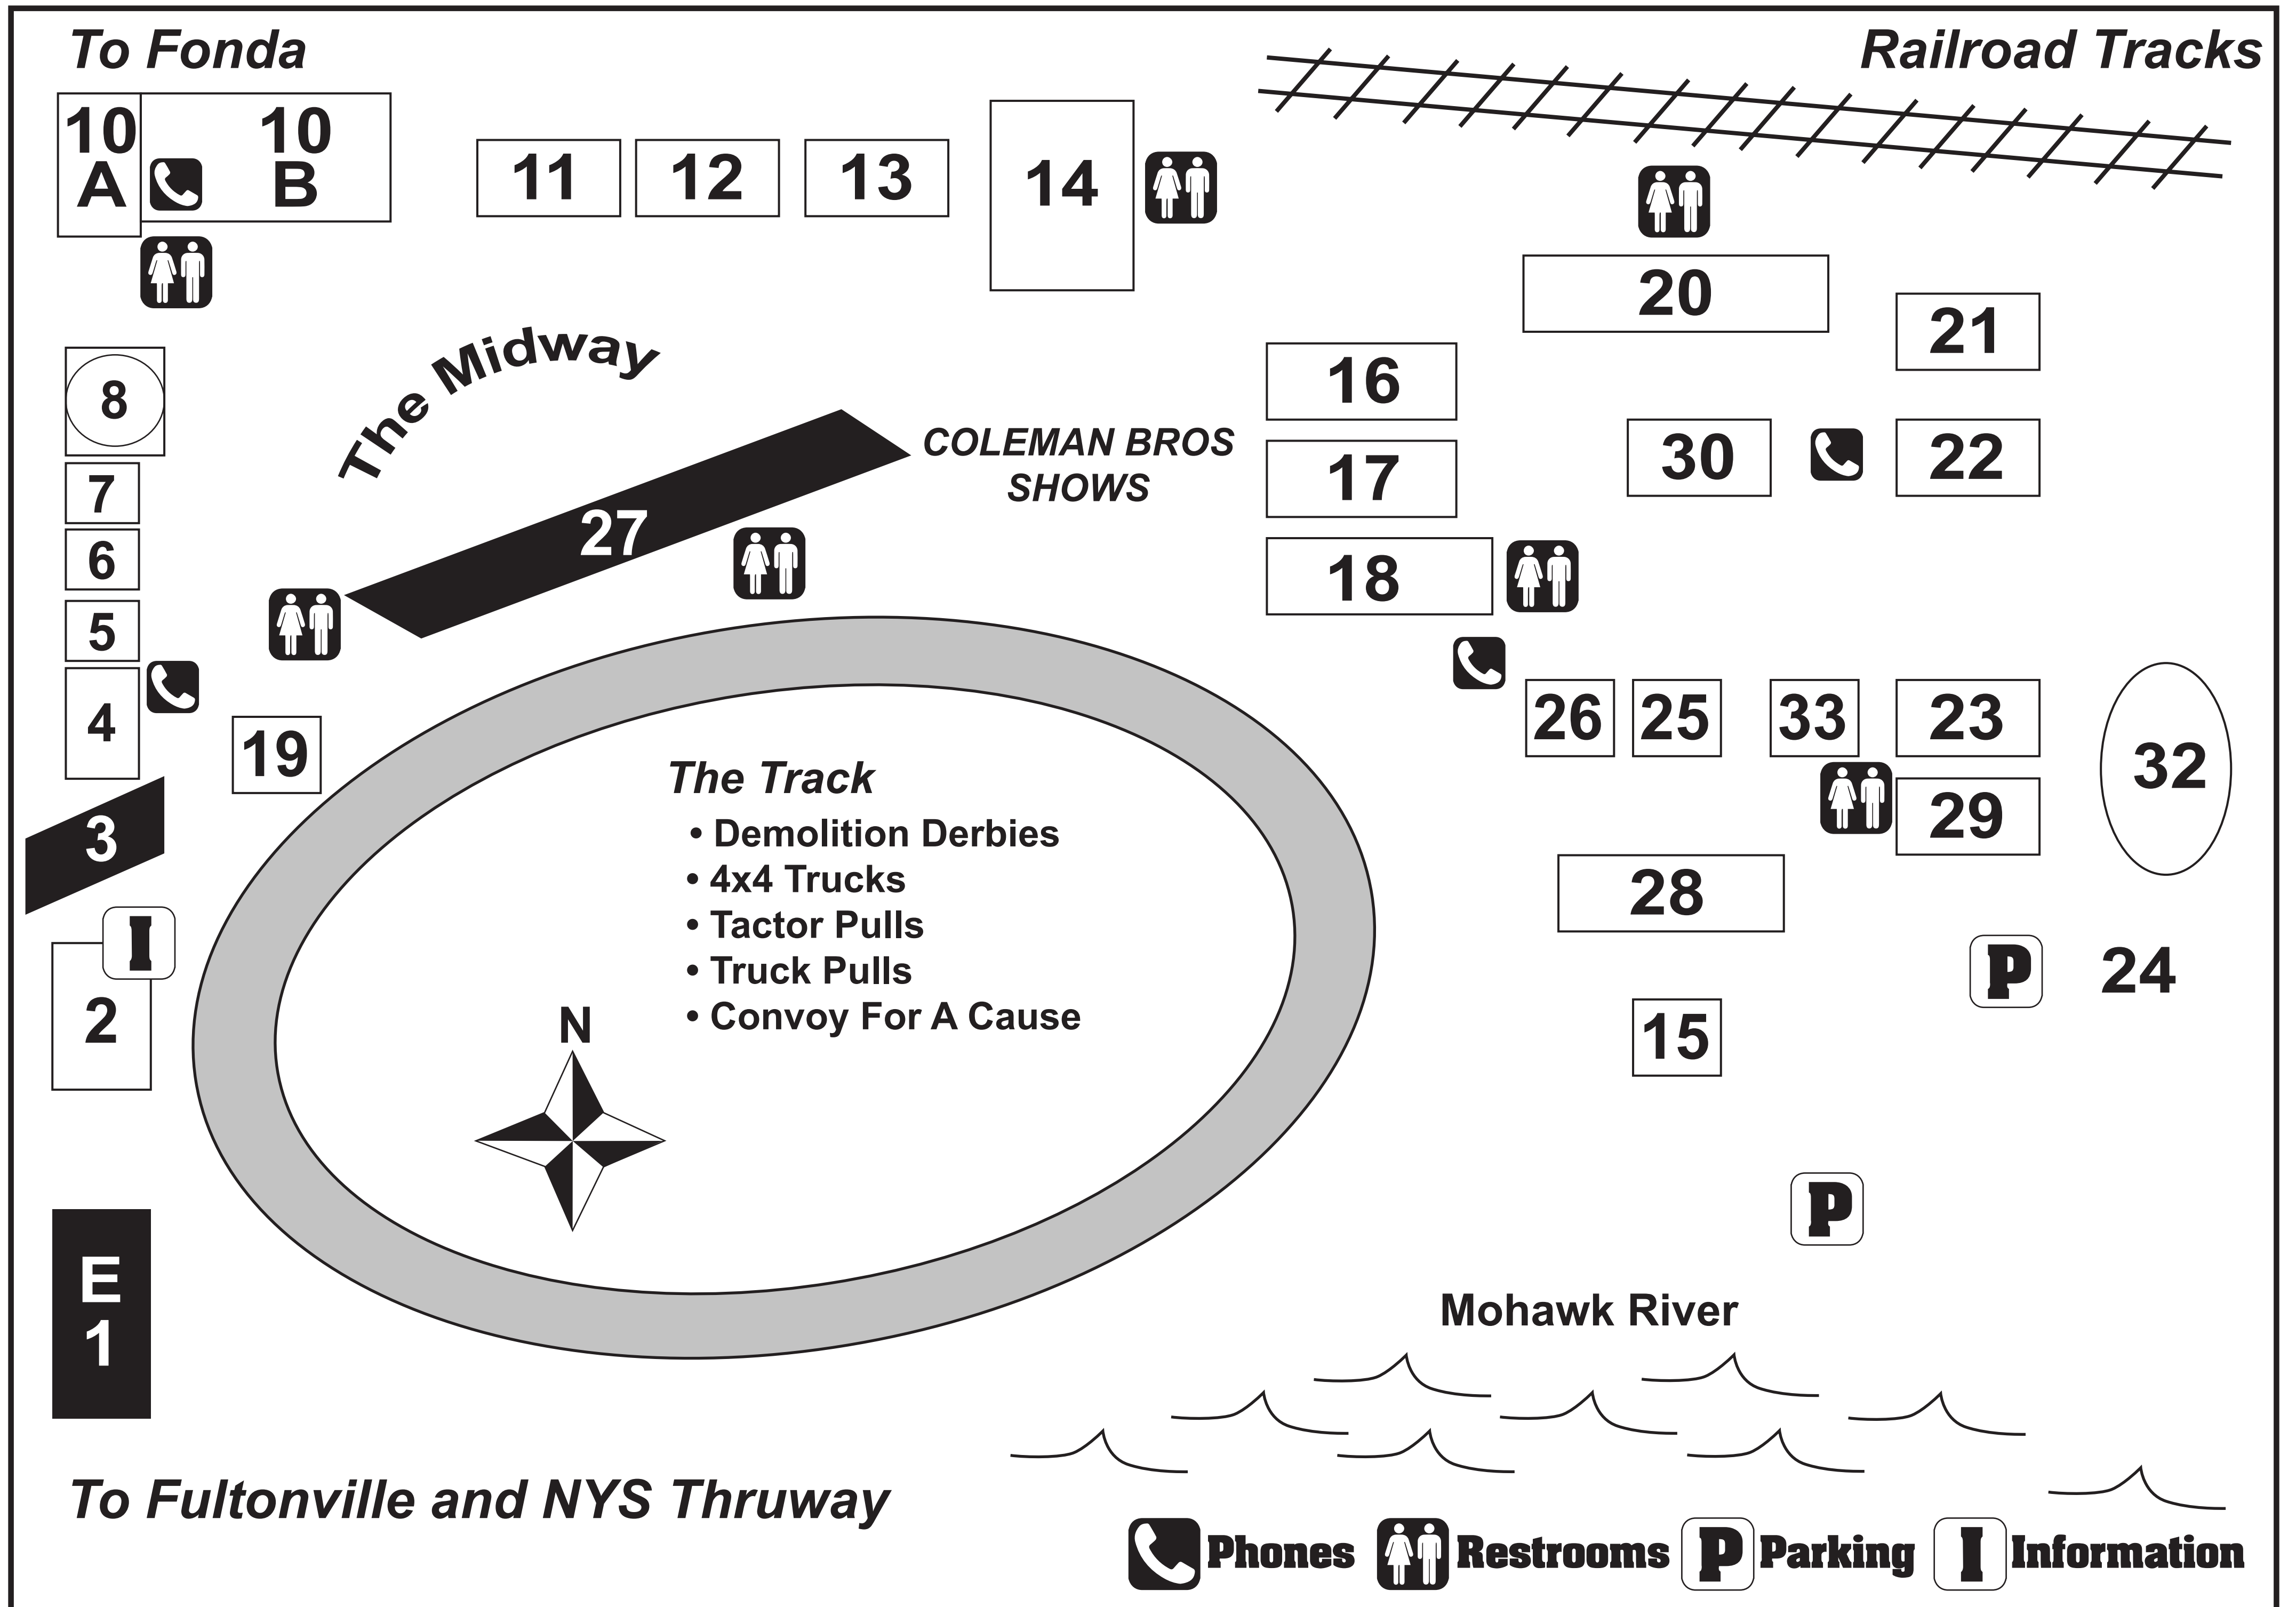

Fairgrounds Map

- E Exit
- 1. Gates – Drive Thru
- 2. First Aid & Security Office
- 3. Gates – Walk-In
- 4. Administration Building
- 5. Secretary & Treasurer Office
- 6. Conway Bldg. Railroad Exhibit
- 7. Foot Rest Inn
- 8. Zoller Hall - Floral Exhibit
- 10A. Scott Hall Commercial Exhibits
- 10B. Scott Hall Vegetable & Antique Exhibits
- 11. Cooperative Extension Building
- 12. Racing Museum
- 13. Antique Farm Machinery
- 14. Kane Entertainment
- 15. Trailer Parks
- 16. Creative Arts and Pancake House

- 17. Agricultural and Grange Exhibit
- 18. Cow Palace
- 19. Karaoke Tent
- 20. Arena
- 21. Horse Barn
- 22. Horse Barn
- 23. Horse Barn
- 24. Field
- 25. Poultry/Rabbits
- 26. Machinery
- 27. Grandstand & Commercial
- 28. Ag 2000 Building - Cattle, Sheep, Goats, Swine
- 29. Draft Horse Barn
- 30. Maintenance Facility
- 32. Outside Horse Ring
- 33. Hitching Post Cafe